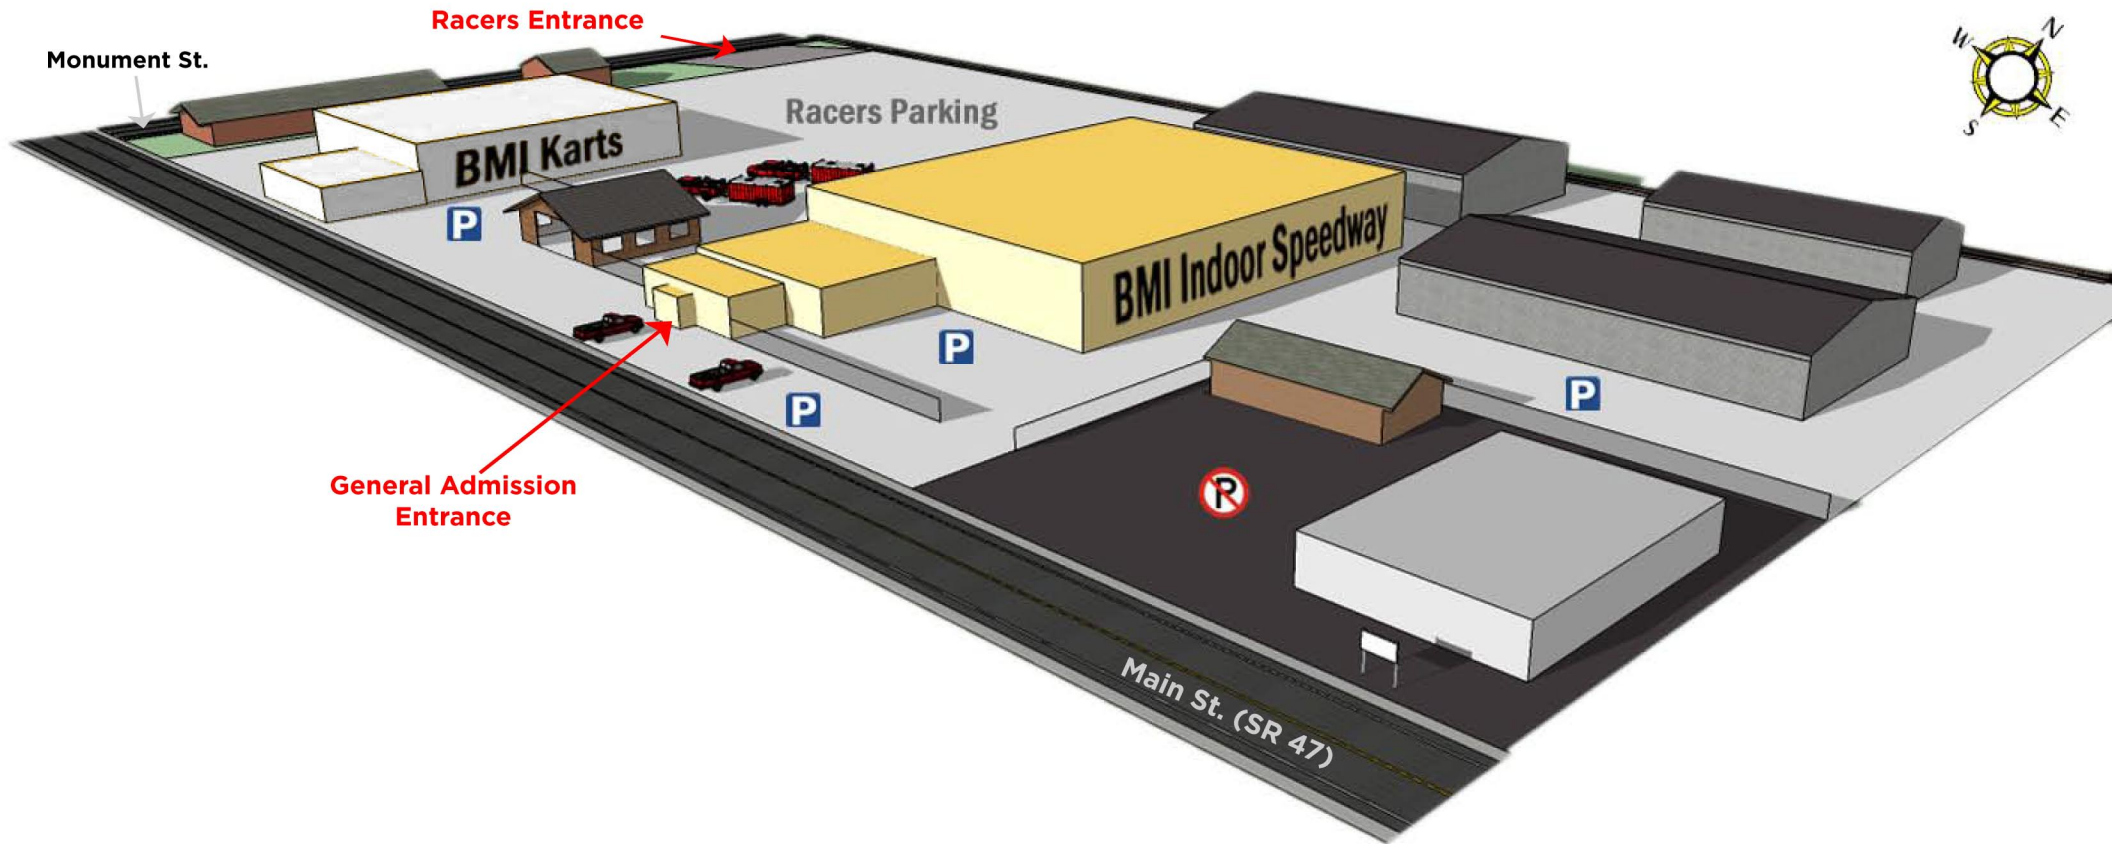

BMI Indoor Speedway

791 E. Main St. • Versailles, OH • 45380

Entrances & Parking:

General Admission: Entrance is off Main St. (SR47). Parking is available on Southeast side of BMI Karts, and South side of BMI Indoor Speedway. Additional parking also located on the South side of the BMI Storage areas. Please refrain from using the parking lot adjacent to Phelan's Insurance.

Racers: Entrance is off of Monument St, located in front of the railroad tracks. Parking is available lined off on the North side of BMI Karts, and West side of BMI Indoor Speedway.